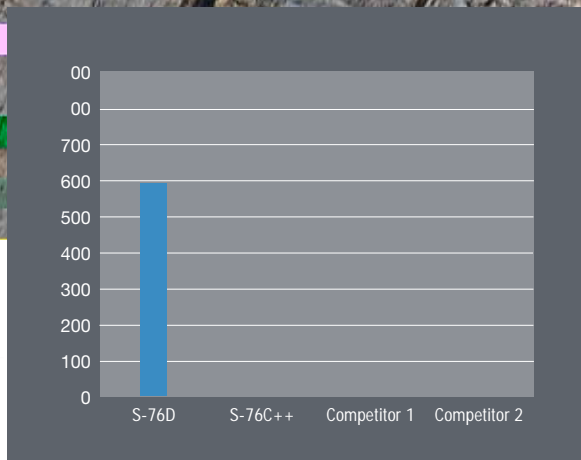

A LOCKHEE

EXPECTATIONS. PERFORMANCE.
LEADERSHIP.

THE ELEMENTS OF YOUR SUCCESS.

SAFE, POWERFUL, RELIABLE

SAFETY YOU EXPECT FROM SIKORSKY

-
-
-
-
-
-
-

EXCEPTIONAL SERVICE

S-76D EXECUTIVE SPECIFICATIONS